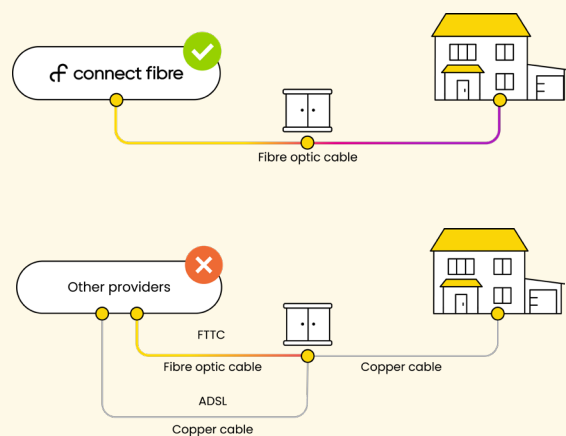

Scan me

Or visit connectfibre.co.uk/project-gigabit to find out more